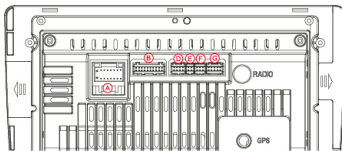

WIRING CONNECTION

Interface

- A: Power Supply
- B: RCA Cable
- C: Can Bus Interface
- D: 4P USB1
- E: 6P USB2
- F: Camera Input

B-RCA Cable		
Label	Color	Name
Video Out	Yellow	Video Output
Video In-1	Yellow	Video Input
AUX R In	Red	Audio Left Input
AUX L In	White	Audio Right Input
R Out	Red	Audio Right Output
L Out	White	Audio Left Output
Subwoofer	Green	Subwoofer Output
AMP Cont	Blue	Amplifier Control
Mic	Black	External Micro

F-Camera Input		
Label	Color	Name
Camera	Yellow	Reversing Camera Input
Brake	Yellow	Brake Wire