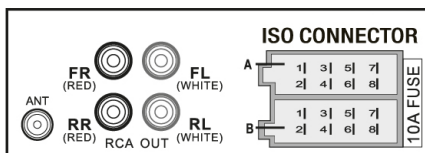

ISO SPEAKER CONNECTION

DC 12V NEGATIVE GROUND

| | |
|--------------------------------------|-----------------------------|
| A1. SPEAKER FRONT R+ (BROWN) | B1. NA |
| A2. SPEAKER FRONT R- (BROWN / BLACK) | B2. NA |
| A3. SPEAKER REAR R+ (GREEN) | B3. NA |
| A4. SPEAKER REAR R- (GREEN / BLACK) | B4. BATTERY (YELLOW) |
| A5. SPEAKER REAR L+ (BLUE) | B5. ANTENNA POWER+ (ORANGE) |
| A6. SPEAKER REAR L- (BLUE / BLACK) | B6. NA |
| A7. SPEAKER FRONT L+ (GRAY) | B7. IGNITION KEY (RED) |
| A8. SPEAKER FRONT L- (GRAY / BLACK) | B8. GROUND (BLACK) |

INSTALLATION DIMENSIONS

180X50mm / 1 DIN

ICONS SPECIFICATIONS