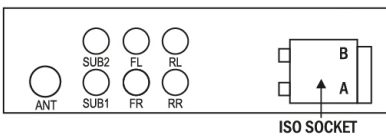

DA-X2200BT

MULTIMEDIA

DIGITAL MEDIA RECEIVER

2200BT

BLUETOOTH

GENERAL SPECIFICATIONS

- BUILT – IN BLUETOOTH.
- OUTPUT POWER: 45 WATTS X 4.
- 5V SUBWOOFER OUTPUT POWER
- STEREO FM RADIO.
- USB / SD / MMC SLOTS.
- FRONT AUX. IN.
- MP3 / WMA / FLAC / MAV. COMPATIBILITY.
- PAUSE / REPEAT / RANDOM PLAYING / SKIP FORWARD AND BACKWARD FUNCTIONS.
- JAZZ / ROCK / POP / CLASSIC EQUALIZING MODE.
- DIGITAL CLOCK.
- POWERED MOBILE DEVICE CHARGING SLOT.
- WIRELESS REMOTE CONTROL.

ISO SPEAKER CONNECTION

CONNECTOR A

- 1.
- 2.
- 3.
4. POWER B+
5. AUTO ANTENNA B+
- 6.
7. ACC +12V
8. GROUND

CONNECTOR B

1. REAR RIGHT SPEAKER (+)
2. REAR RIGHT SPEAKER (-)
3. FRONT RIGHT SPEAKER (+)
4. FRONT RIGHT SPEAKER (-)
5. FRONT LEFT SPEAKER (+)
6. FRONT LEFT SPEAKER (-)
7. REAR LEFT SPEAKER (+)
8. REAR LEFT SPEAKER (-)

INSTALLATION DIMENSIONS

180X50mm / 1 DIN

ICONS SPECIFICATIONS