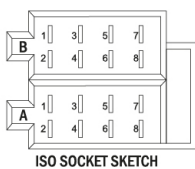

DA-X2200BT

MULTIMEDIA

DIGITAL MEDIA RECEIVER

2200BT

BLUETOOTH

GENERAL SPECIFICATIONS

- BUILT – IN BLUETOOTH.
- OUTPUT POWER: 45 WATTS X 4.
- 5V SUBWOOFER OUTPUT POWER
- STEREO FM RADIO.
- USB / SD / MMC SLOTS.
- FRONT AUX. IN.
- MP3 / WMA / FLAC / MAV. COMPATIBILITY.
- PAUSE / REPEAT / RANDOM PLAYING / SKIP FORWARD AND BACKWARD FUNCTIONS.
- JAZZ / ROCK / POP / CLASSIC EQUALIZING MODE.
- DIGITAL CLOCK.
- POWERED MOBILE DEVICE CHARGING SLOT.
- WIRELESS REMOTE CONTROL.

ISO SPEAKER CONNECTION

CONNECTOR A

- 1.
- 2.
- 3.
4. POWER B+
5. AUTO ANTENNA B+
- 6.
7. ACC +12V
8. GROUND

CONNECTOR B

1. REAR RIGHT SPEAKER (+)
2. REAR RIGHT SPEAKER (-)
3. FRONT RIGHT SPEAKER (+)
4. FRONT RIGHT SPEAKER (-)
5. FRONT LEFT SPEAKER (+)
6. FRONT LEFT SPEAKER (-)
7. REAR LEFT SPEAKER (+)
8. REAR LEFT SPEAKER (-)

INSTALLATION DIMENSIONS

180X50mm / 1 DIN

ICONS SPECIFICATIONS