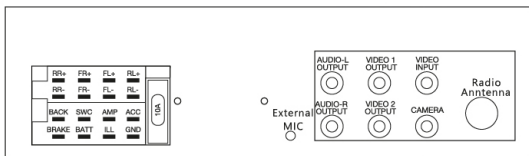

GENERAL SPECIFICATIONS

- BUILT – IN BLUETOOTH.
- OUTPUT POWER: 40 WATTS X 4.
- SCREEN RESOLUTION: 800 * 480 LCD
- SUPPORTS REAR VIEW CAMERA INPUT FUNCTION
- COMPATIBLE WITH RMVB/ FM/FLV/3GP/MPEG/ DIVX/XVID/DAT/AVI/MP4/MP3/WMA/WAV.
- STEREO FM RADIO TUNER, 18 FM CHANNELS
- SD/MMC SLOT AND STANDARD USB INTERFACE
- MULTIPLE JAZZ/ROCK/POP/CLASSIC EQ PRESETS
- CHARGING FUNCTION FOR MOBILE PHONE OR OTHER USB DEVICES
- WIRELESS REMOTE CONTROL
- STEERING WHEEL CONTROL

7" MP5 TOUCH SCREEN MULTIMEDIA RECEIVER

ISO SPEAKER CONNECTION

INSTALLATION DIMENSIONS

180X100mm / 2 DIN

ICONS SPECIFICATIONS