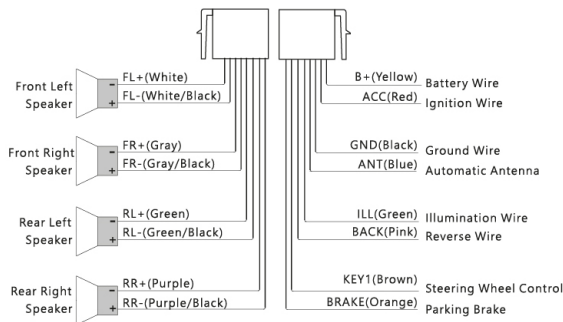

GENERAL SPECIFICATIONS

- BUILT – IN BLUETOOTH.
- OUTPUT POWER: 40 WATTS X 4.
- SCREEN RESOLUTION: 800 * 480 LCD
- SUPPORTS REAR VIEW CAMERA INPUT FUNCTION
- COMPATIBLE WITH RMVB/ FM/FLV/3GP/MPEG/ DIVX/XVID/DAT/AVI/MP4/MP3/WMA/WAV.
- STEREO FM RADIO TUNER, 18 FM CHANNELS
- SD/MMC SLOT AND STANDARD USB INTERFACE
- MULTIPLE JAZZ/ROCK/POP/CLASSIC EQ PRESETS
- CHARGING FUNCTION FOR MOBILE PHONE OR OTHER USB DEVICES
- WIRELESS REMOTE CONTROL
- STEERING WHEEL CONTROL

7" MP5 TOUCH SCREEN MULTIMEDIA RECEIVER

ISO SPEAKER CONNECTION

INSTALLATION DIMENSIONS

180X100mm / 2 DIN

ICONS SPECIFICATIONS