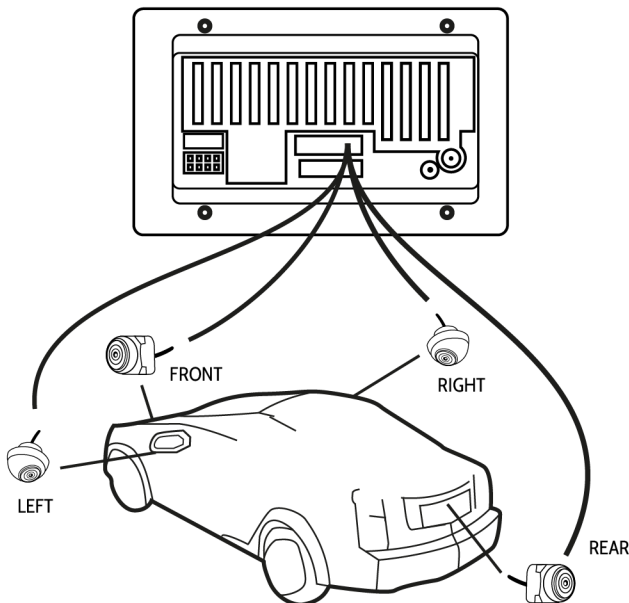

Total Pixels: 1920x1080
Viewing Angle: 360 Degree
Min Lumination: Color 0.0051 LUX

GENERAL SPECIFICATIONS

SENSOR TYPE:	CMOS
PHOTOSENSITIVE SIZE:	1/2.9"
EFFECTIVE PIXEL:	1920(H)*1080(V)
DEFINITION:	200W PIXELS
ANGLE:	360°
WATERPROOF:	IP68
SYSTEM:	PAL
MINIMUM ILLUMINATION:	COLOR 0.0051 LUX
BACKLIGHT COMPENSATION:	AUTO
WHITE BALANCE:	AUTO
NOISE REDUCTION:	3D DNR
SIGNAL TO NOISE RATIO:	≥48DB
WORKING VOLTAGE:	DC 12V
POWER CONSUMPTION:	1.2W
WORKING TEMPERATURE:	-20°C-+70°C

camera installation

DIMENSIONS

Dome Camera: Ø28.6x28.3mm Cube Camera: 24.4x24.4x24.6mm